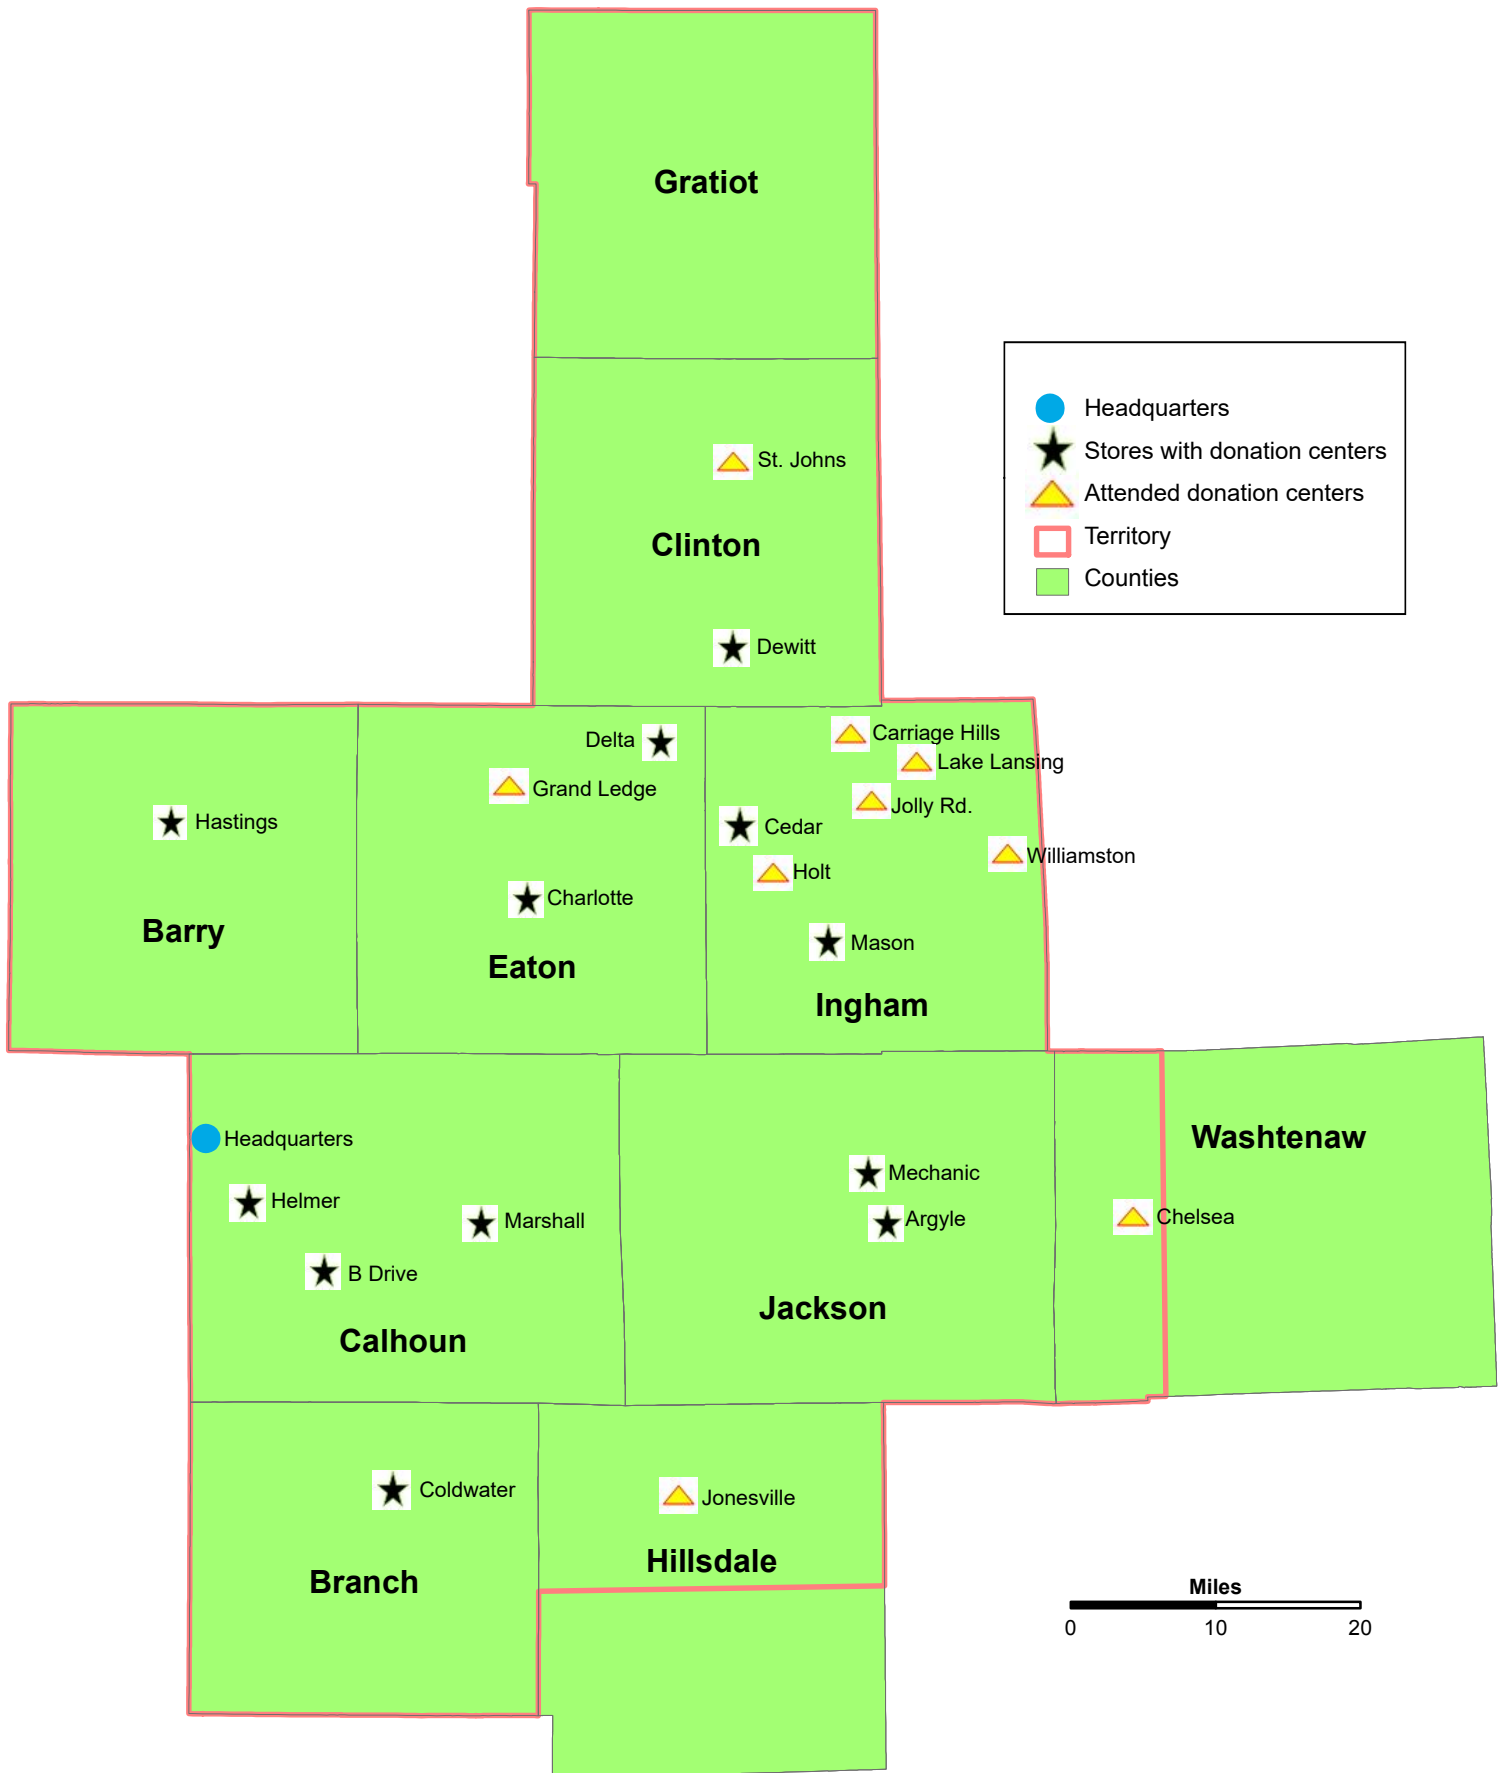

Goodwill Industries of Central Michigan's Heartland, Inc.

Legend:

- Headquarters
- ★ Stores with donation centers
- ▲ Attended donation centers
- Territory
- Counties